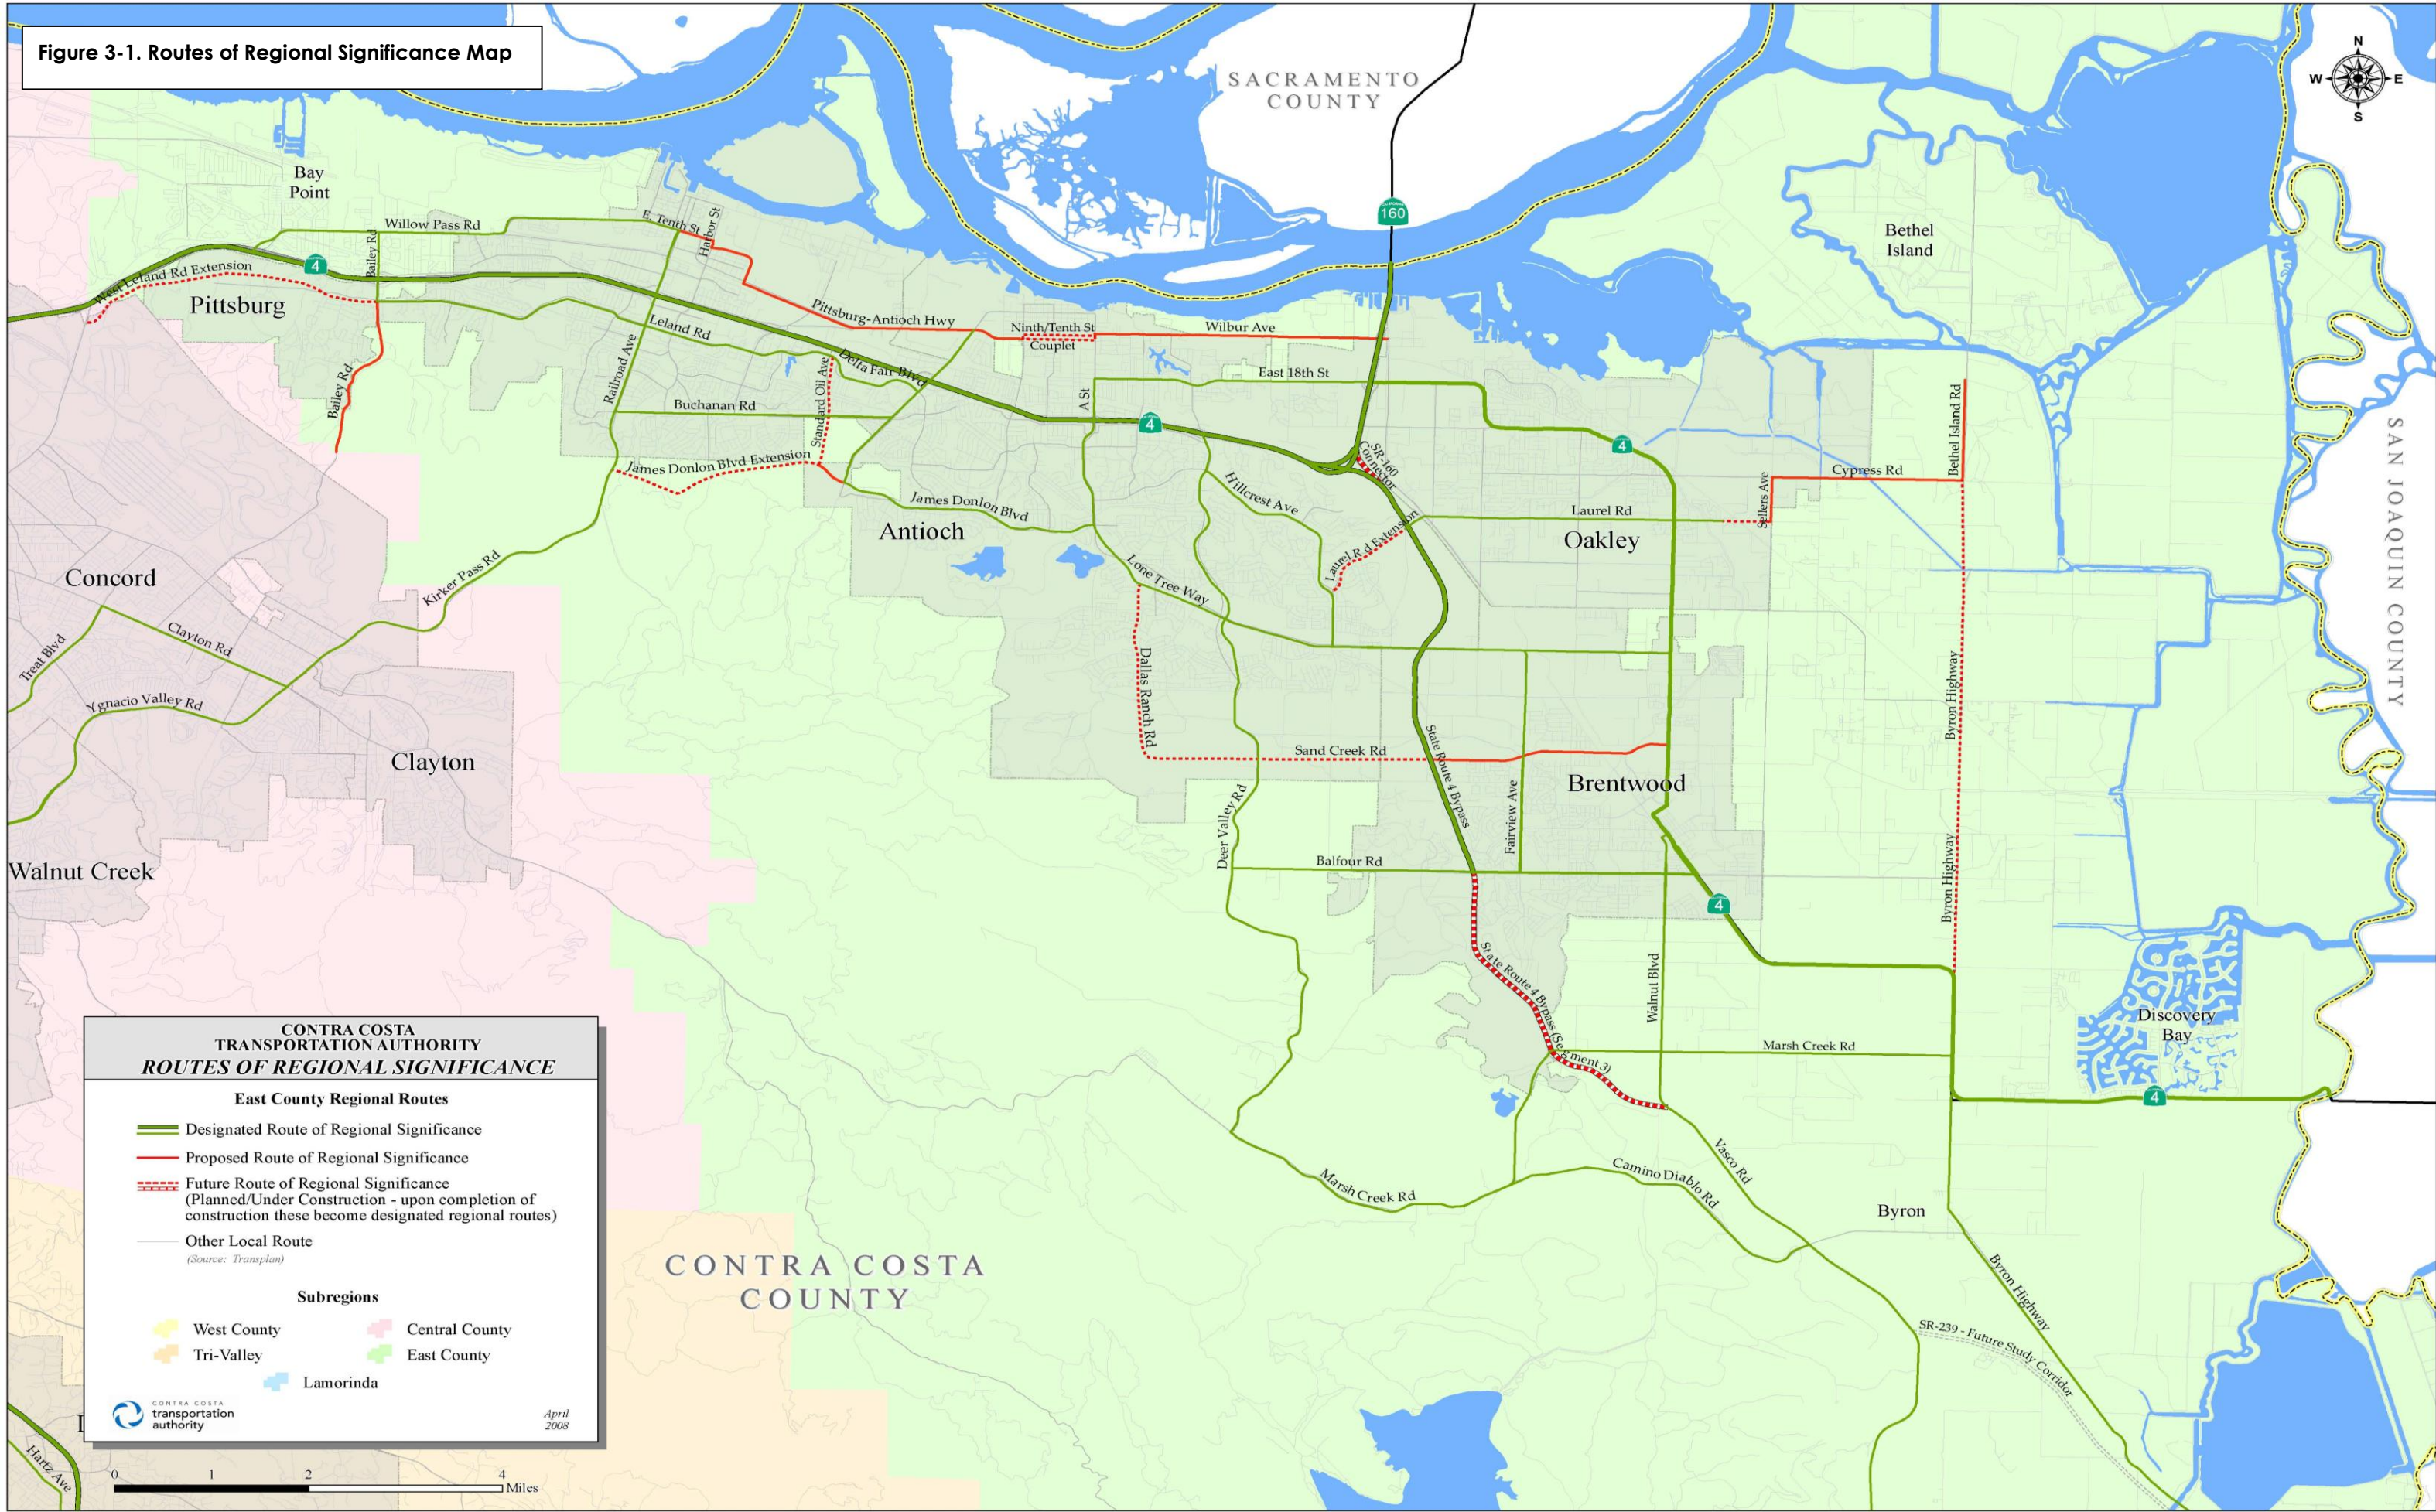

Figure 3-1. Routes of Regional Significance Map

SACRAMENTO COUNTY

SAN JOAQUIN COUNTY

CONTRA COSTA COUNTY

**CONTRA COSTA TRANSPORTATION AUTHORITY**  
**ROUTES OF REGIONAL SIGNIFICANCE**

**East County Regional Routes**

- Designated Route of Regional Significance
- Proposed Route of Regional Significance
- - - Future Route of Regional Significance (Planned/Under Construction - upon completion of construction these become designated regional routes)
- Other Local Route (Source: Transplan)

**Subregions**

- West County
- Tri-Valley
- Lamorinda
- Central County
- East County

CONTRA COSTA transportation authority  
 April 2008